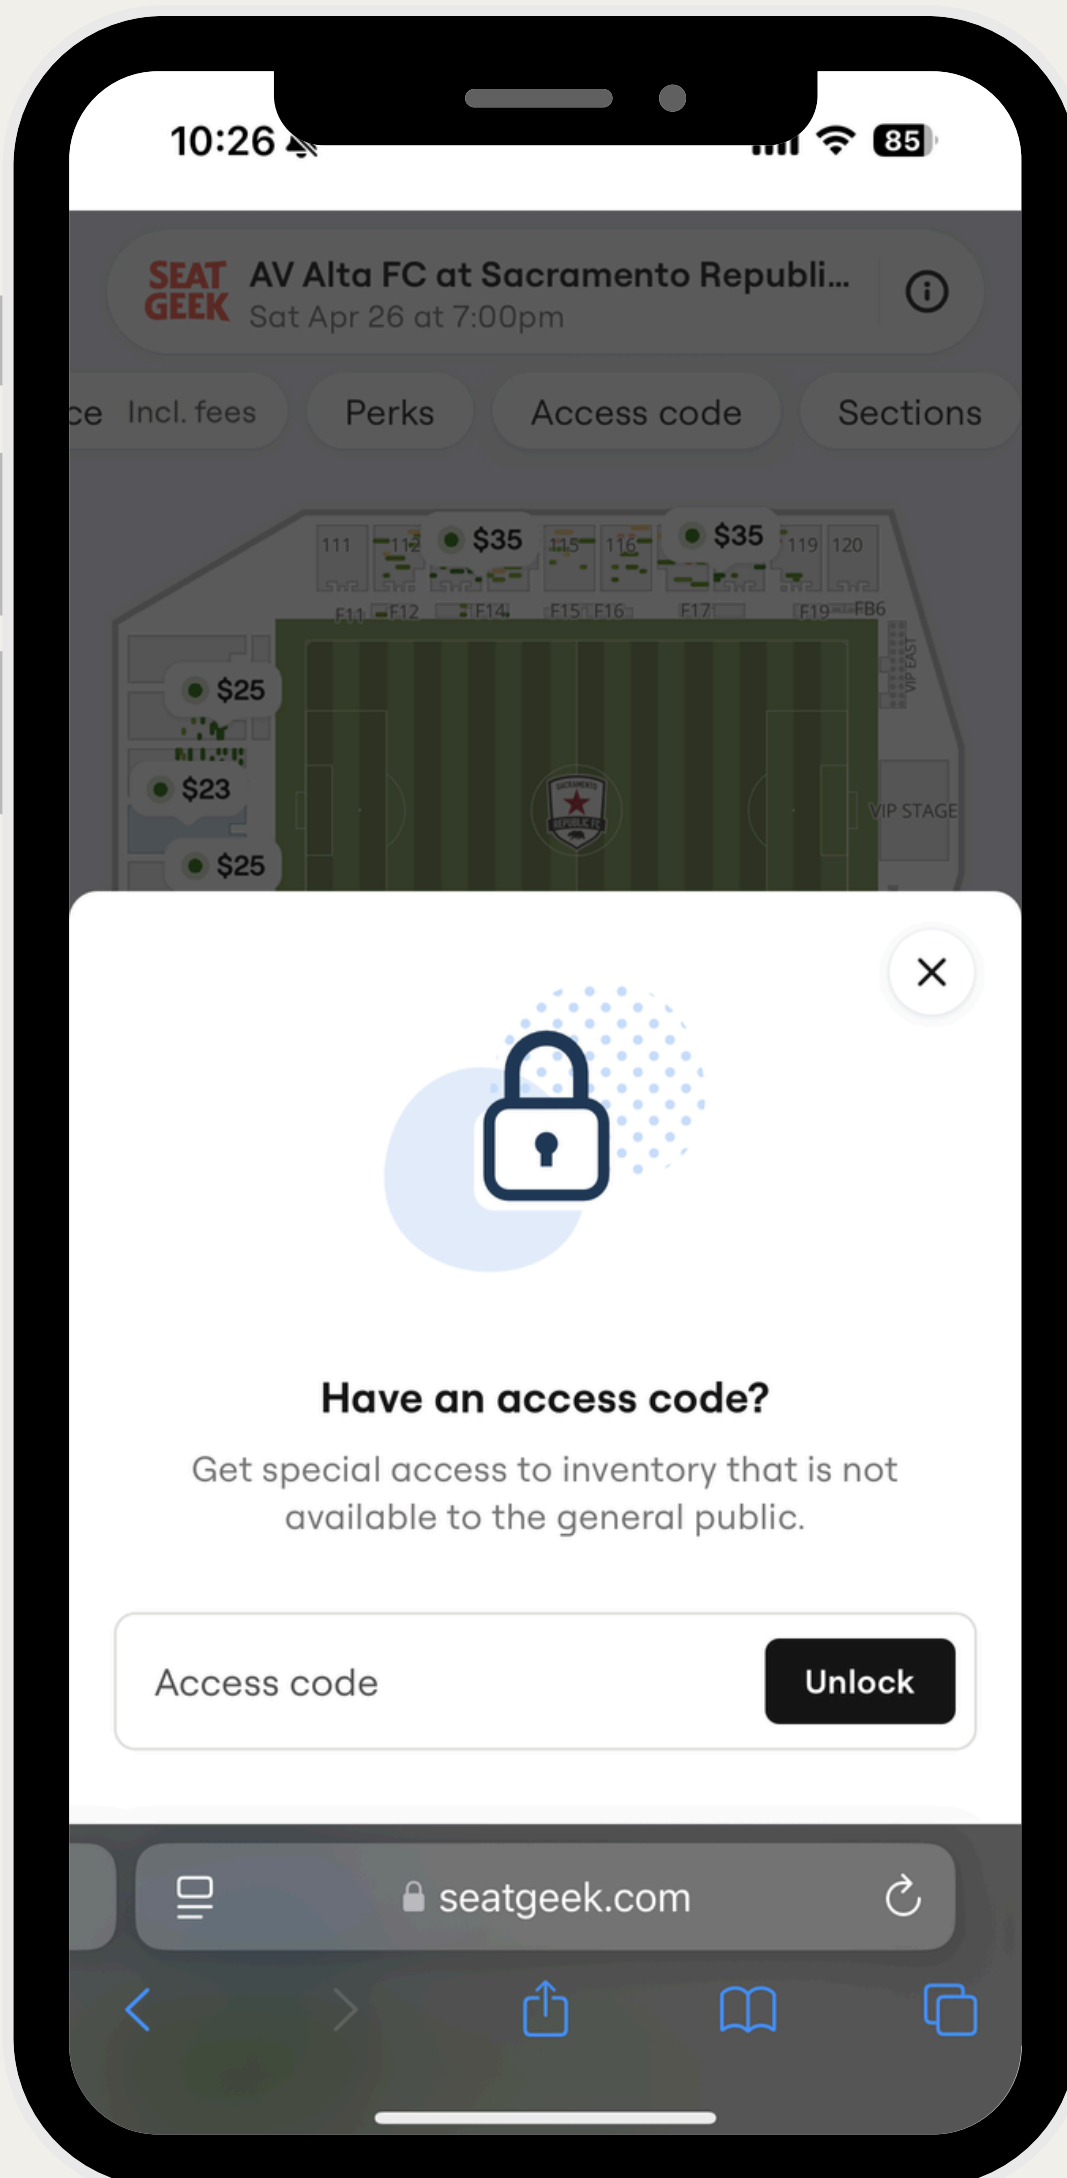

Step 1

Select the match you'd like to redeem your ticket voucher(s) for from the list below.

Step 2

Select **ACCESS CODE** from the top menu.

Step 3

Enter the **ACCESS CODE** distributed to you by your Partnership Activation Manger.

Step 4

Select your desired seat(s) and your eligible discount will be applied at checkout.