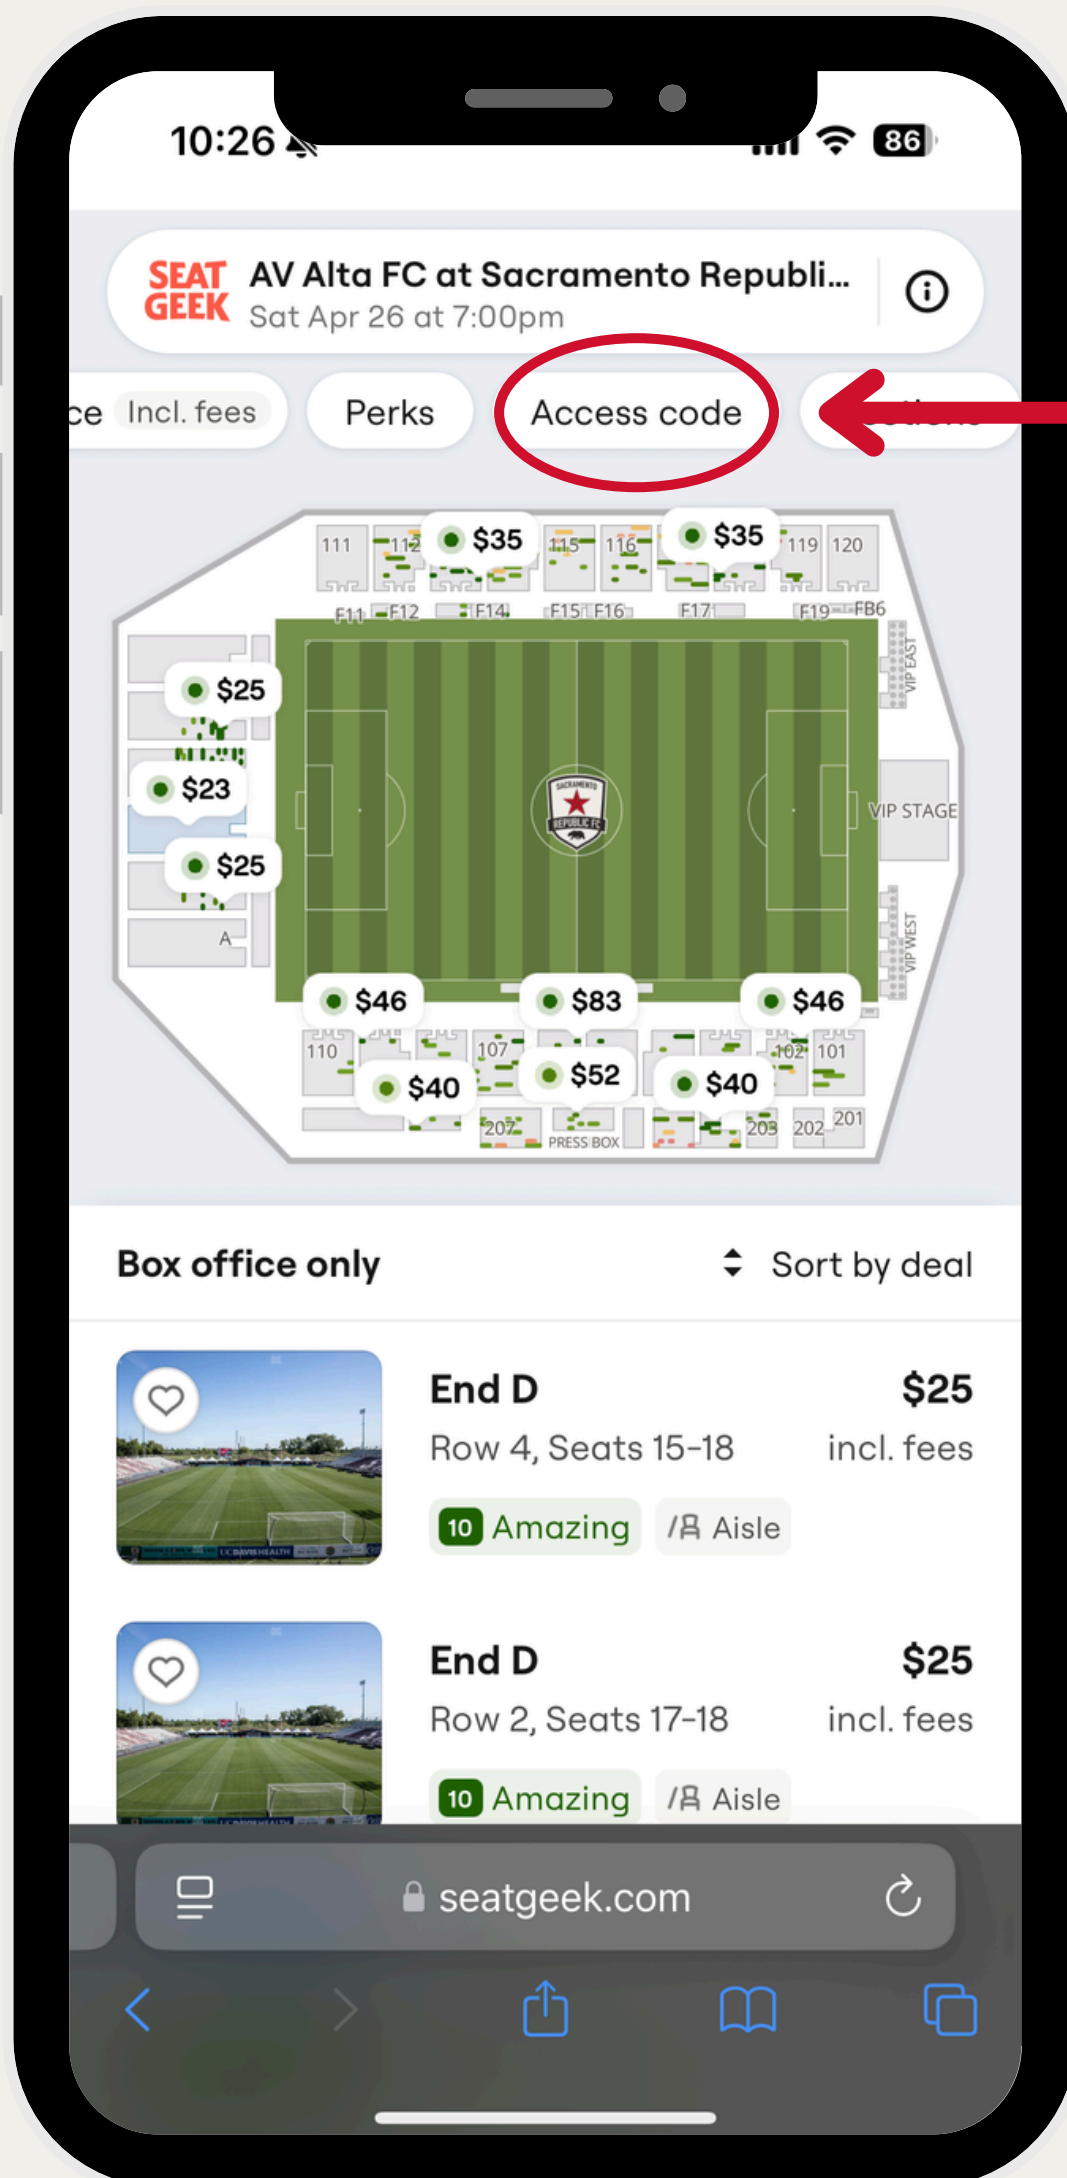

Step 1

Select the match you'd like to redeem your ticket voucher(s) for from the list below.

Step 2

Select **ACCESS CODE** from the top menu.

Step 3

Enter the **ACCESS CODE** distributed to you by your Partnership Activation Manger.

Step 4

Select your desired seat(s) and your eligible discount will be applied at checkout.