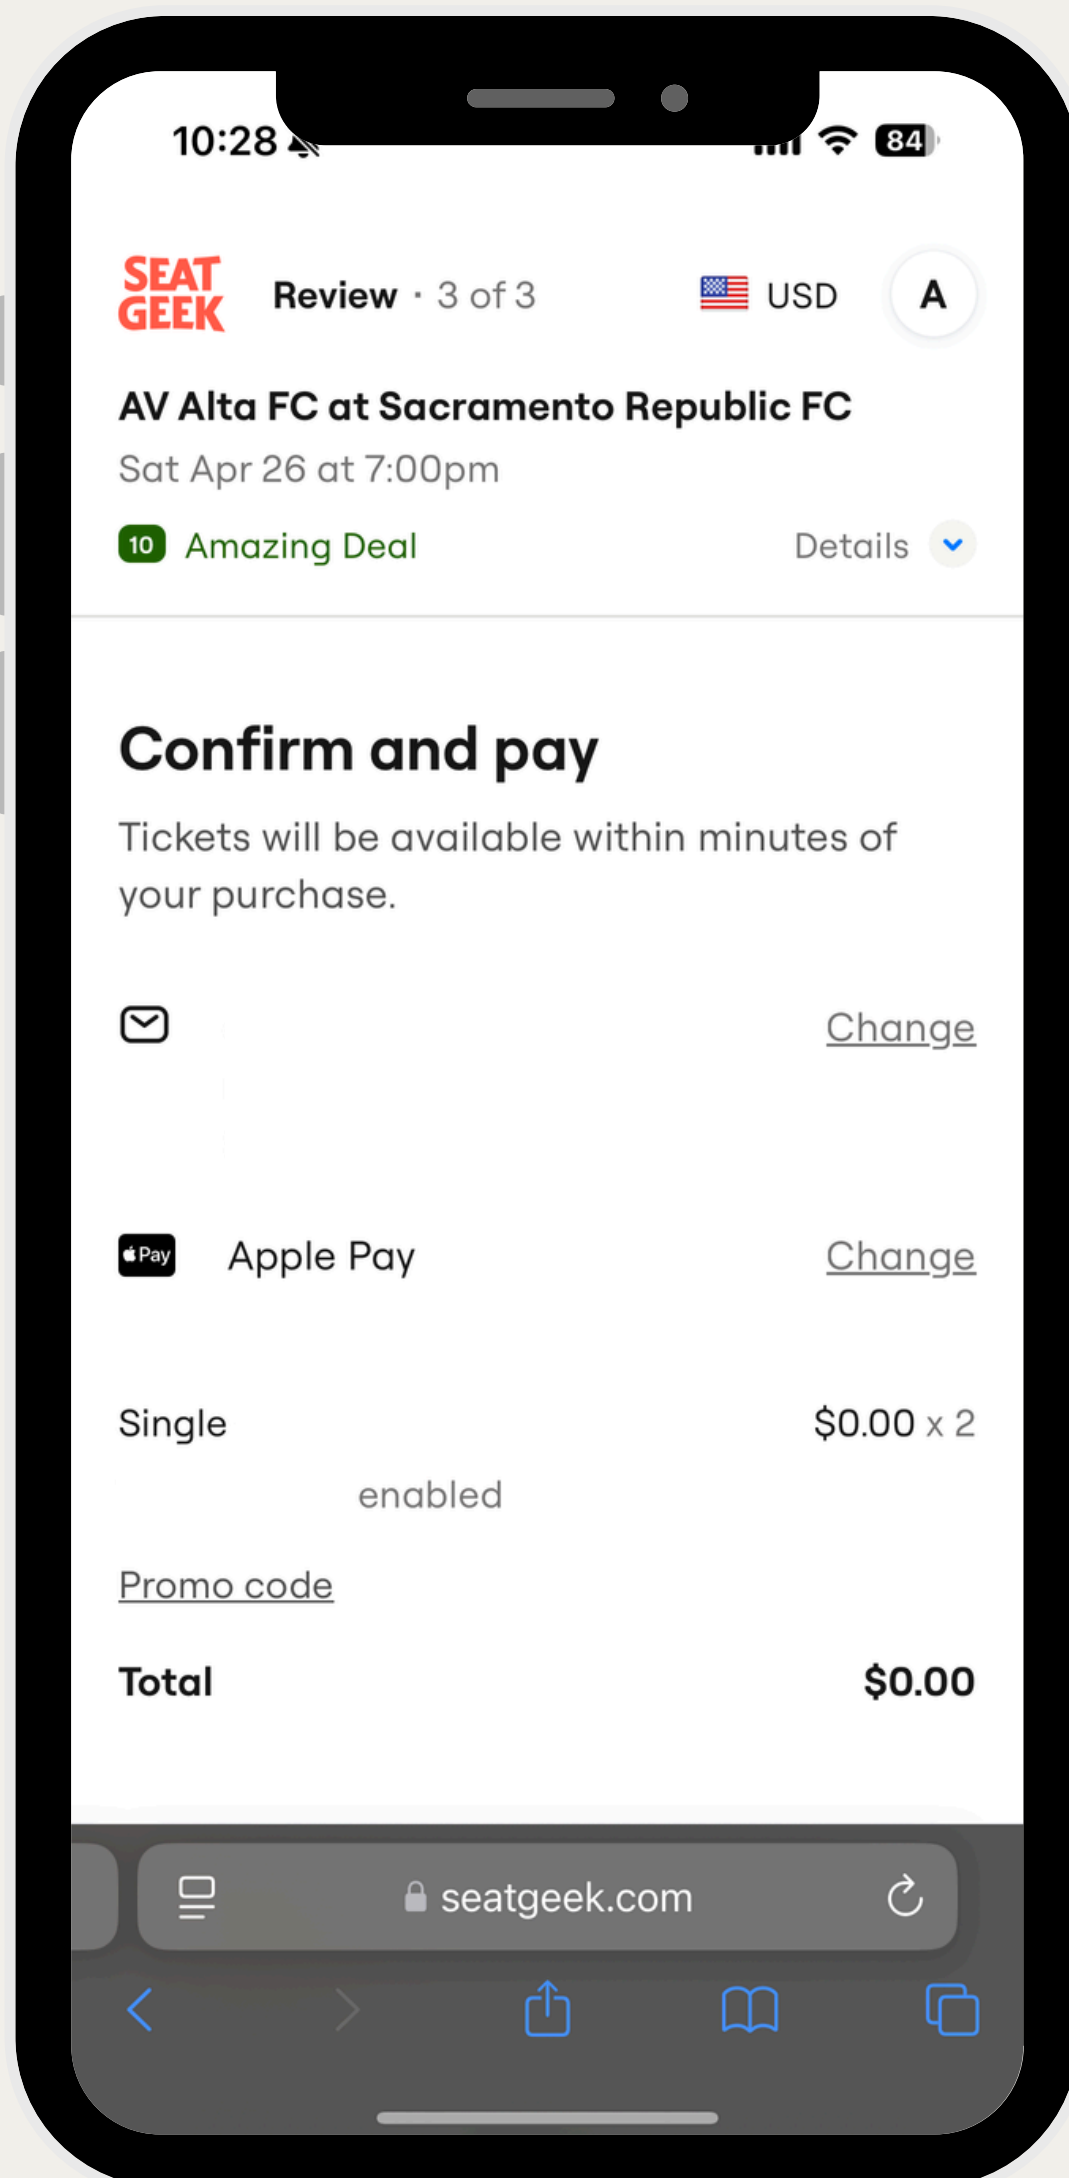

Step 1

Select the match you'd like to redeem your ticket voucher(s) for from the list below.

Step 2

Select **ACCESS CODE** from the top menu.

Step 3

Enter the **ACCESS CODE** distributed to you by your Partnership Activation Manger.

Step 4

Select your desired seat(s) and your eligible discount will be applied at checkout.